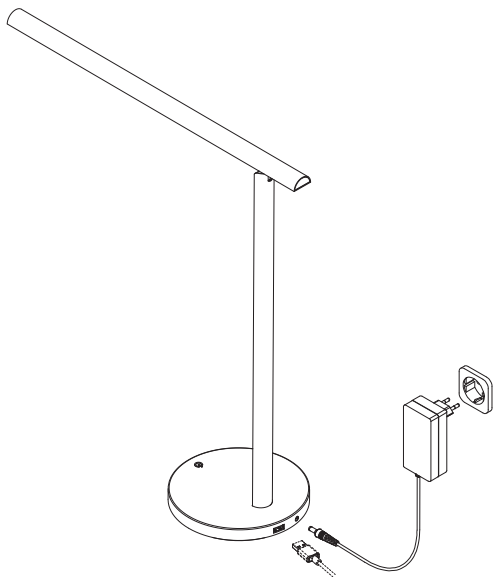

ANGLE LAMP⁰¹

ADJUSTABLE TABLE LAMP, BLACK/WHITE

ART. NO

8101001001

WHITE

8101001009

BLACK

PRODUCT DATA

Weight

800g

FORMING FUNCTION

Good design is based on human experience. That's why we promise to put as much love in creating technology that works, as something designed to be seamless, cherished and loved. We simply don't want to compromise on neither function nor form.

STEP 1

STEP 2

STEP 3

STEP 4

L